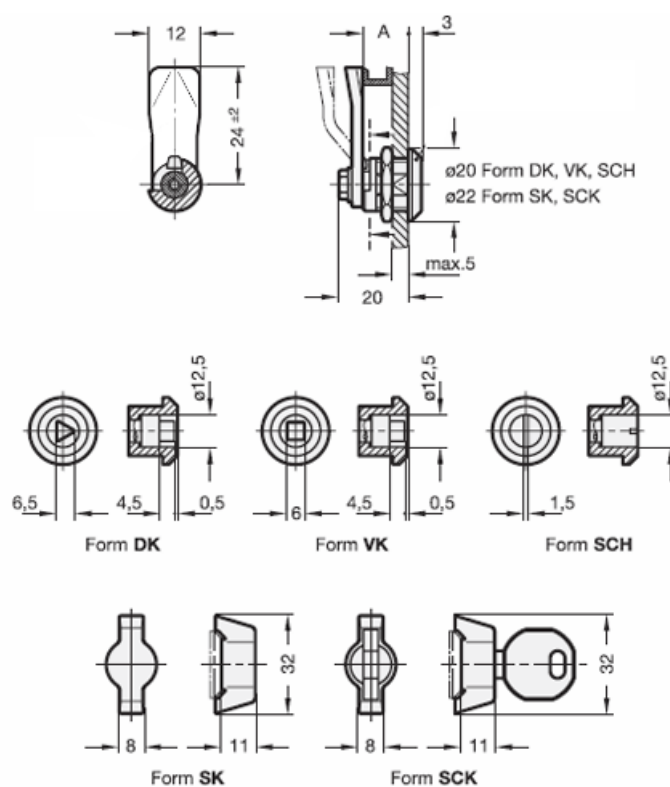

# Data Sheet

Article number: 201588012

Description: E+G Mini latch  
GN 115.1-SCH-13,5

## Measures

A = 13.5